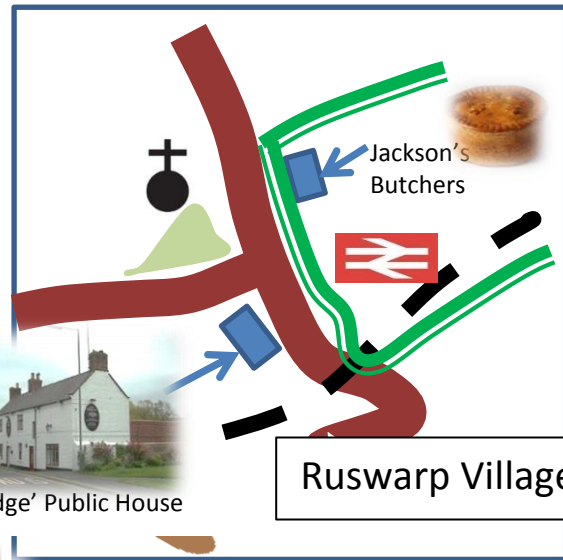

The 'Ruswarp Round' Footpath Trail

Follow the trail in a clockwise or an anti-clockwise direction

- Key
- The 'Ruswarp Round' Footpath
 - THE CINDER TRACK
 - North Yorkshire Moors and Mainline Railway
 - Railway Stations
 - Bus Station