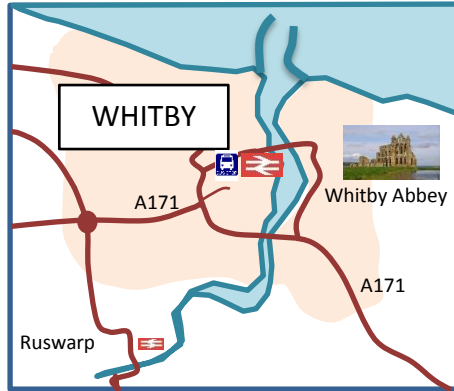

The 'Ruswarp Round' Footpath Trail

Follow the trail in a clockwise or an anti-clockwise direction

- Key
- The 'Ruswarp Round' Footpath
 - THE CINDER TRACK
 - North Yorkshire Moors and Mainline Railway
 - Railway Stations
 - Bus Station